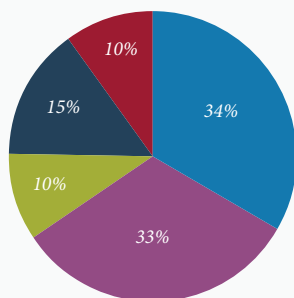

2017 FINANCES

REVENUE AND SUPPORT

Workshop Fees	$	1,700
Ticket Sales		180
EDU Institution Membership Fees		7,840
EDU Document Sales		7,919
Rights and Royalties		10,275
Individual Memberships		23,519
Sponsorship Revenue		3,480
Contributions		
Individuals		54,312
Corporations and Foundations		38,848
Government		13,915

CASH REVENUE AND SUPPORT 161,988

In-Kind Professional Services	900
In-Kind Studio Rent	16,200
In-Kind Equipment Rental	8,806

TOTAL REVENUE AND SUPPORT 187,894

EXPENSES

Salaries and Payroll Taxes	$	109,893
Advertising		3,323
Bank Fees		2,955
Catering and Hospitality		1,343
Depreciation		11,218
Dues and Subscriptions		2,295
Equipment Rental		2,006
Information Technology		4,718
Insurance		1,480
Office Expense		1,126
Postage and Delivery		455
Printing and Publication		540
Professional Fees		3,950
Recording and Broadcast		10,050
Rent - Office		7,289
Supplies		2,495

TOTAL CASH EXPENSES 165,136

In-Kind Professional Services	900
In-Kind Studio Rent	16,200
In-Kind Equipment Rental	8,806

TOTAL EXPENSES 191,042

Sources of Revenue:

■ DONATIONS	■ GRANTS
$54,312	$52,763
■ EARNED	■ MEMBERSHIP
$15,635	$23,519
■ EDU	
$15,759	

TOTALS

Change in net assets	3,148
Net assets, start of fiscal year	73,135

NET ASSETS, END OF FISCAL YEAR $ 69,987